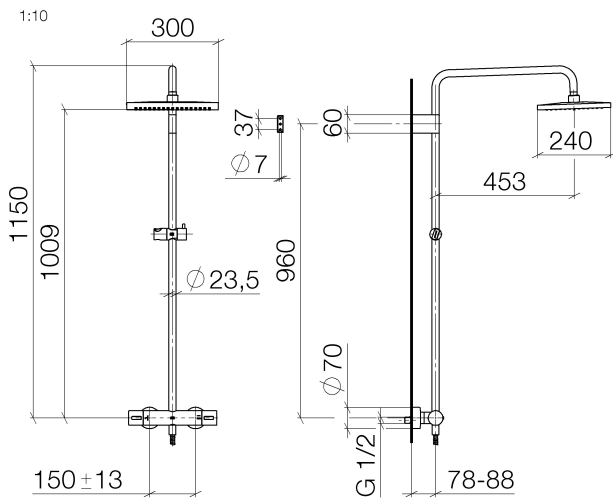

## Shower - CL.1

Exposed shower set - polished chrome

Article number: 34 459 980-00 0010

- Projection 17-3/4"
- Rainshower
- 11-3/4" x 9-1/2" Rain showerhead
- Rain shower with descaling system
- Rain shower water flow rate limited to max. 1.8 gpm
- Diverter with integrated volume control and integrated stops
- Flanges Ø 2-3/4"
- Height from center of faucet to bottom of rainhead 38-3/4"
- Height from center of faucet to top of shower arm 46-1/8"
- Center to center 5-7/8" ± 1/2"
- Metal shower hose 68-7/8" with anti-twist device
- 1/2" connection
- Slide bar
- Internal backflow preventer.
- NOTE: Hand shower sold separately. Please see hand shower options under the miscellaneous articles section of each series.

polished chrome

Accessory is required for this item.

Shower - CL.1  
Exposed shower set - polished chrome  
Article number: 34 459 980-00 0010

### Dimensional drawing

All dimensions in mm / inch = mm x 0,0394

### Spare parts list

Number	Item Number	Designation	Number of units
1	04 12 05 063 10-00	shower	1
2	09 23 01 039 90	sieve	1
3	90 28 22 348 00-00	pipe	1
4	90 17 11 150 00-00	holder	1
5	90 28 22 349 00-00	pipe	1
6	04 17 01 250 00-00	connection	1
7	90 17 33 015 00-00	handle	1
8	09 14 20 026 90	seal	1
9	12 570 970-00	Slider - polished chrome	1
10	28 322 970-00	Metal shower hose 1/2" x 3/8" x 68-7/8" - polished chrome	1