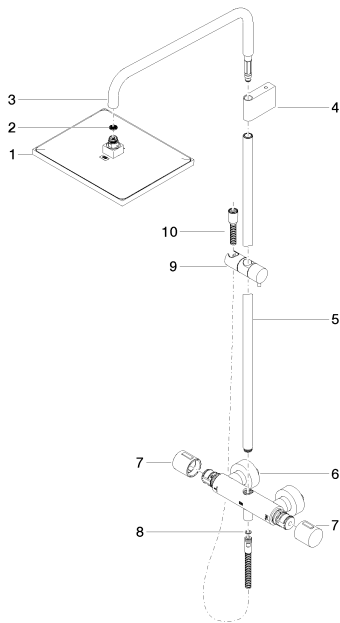

## Shower - CL.1

Exposed shower set - polished chrome

Article number: 34 459 980-00 0010

- Projection 17-3/4"
- Rainshower
- 11-3/4" x 9-1/2" Rain showerhead
- Rain shower with descaling system
- Rain shower water flow rate limited to max. 1.8 gpm
- Diverter with integrated volume control and integrated stops
- Flanges Ø 2-3/4"
- Height from center of faucet to bottom of rainhead 38-3/4"
- Height from center of faucet to top of shower arm 46-1/8"
- Center to center 5-7/8" ± 1/2"
- Metal shower hose 68-7/8" with anti-twist device
- 1/2" connection
- Slide bar
- Internal backflow preventer.
- NOTE: Hand shower sold separately. Please see hand shower options under the miscellaneous articles section of each series.

### Dimensional drawing

All dimensions in mm / inch = mm x 0,0394

### Required article

35 080 970-90 0010

Rough-in adapter -

### Spare parts list

Number	Item Number	Designation	Number of units
1	04 12 05 063 10-00	shower	1
2	09 23 01 039 90	sieve	1
3	90 28 22 348 00-00	pipe	1
4	90 17 11 150 00-00	holder	1
5	90 28 22 349 00-00	pipe	1
6	04 17 01 250 00-00	connection	1
7	90 17 33 015 00-00	handle	1
8	09 14 20 026 90	seal	1
9	12 570 970-00	Slider - polished chrome	1
10	28 322 970-00	Metal shower hose 1/2" x 3/8" x 68-7/8" - polished chrome	1